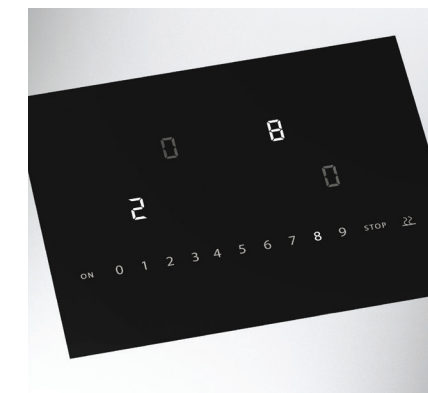

STATE-OF-THE-ART TECHNOLOGY

- 100% flexible placement
- Touchpad solid-state control panel monitors and controls cooking temperature
- Installs flush with the countertop
- Low-energy usage combined with high-energy output
- Easy-to-clean glass surface